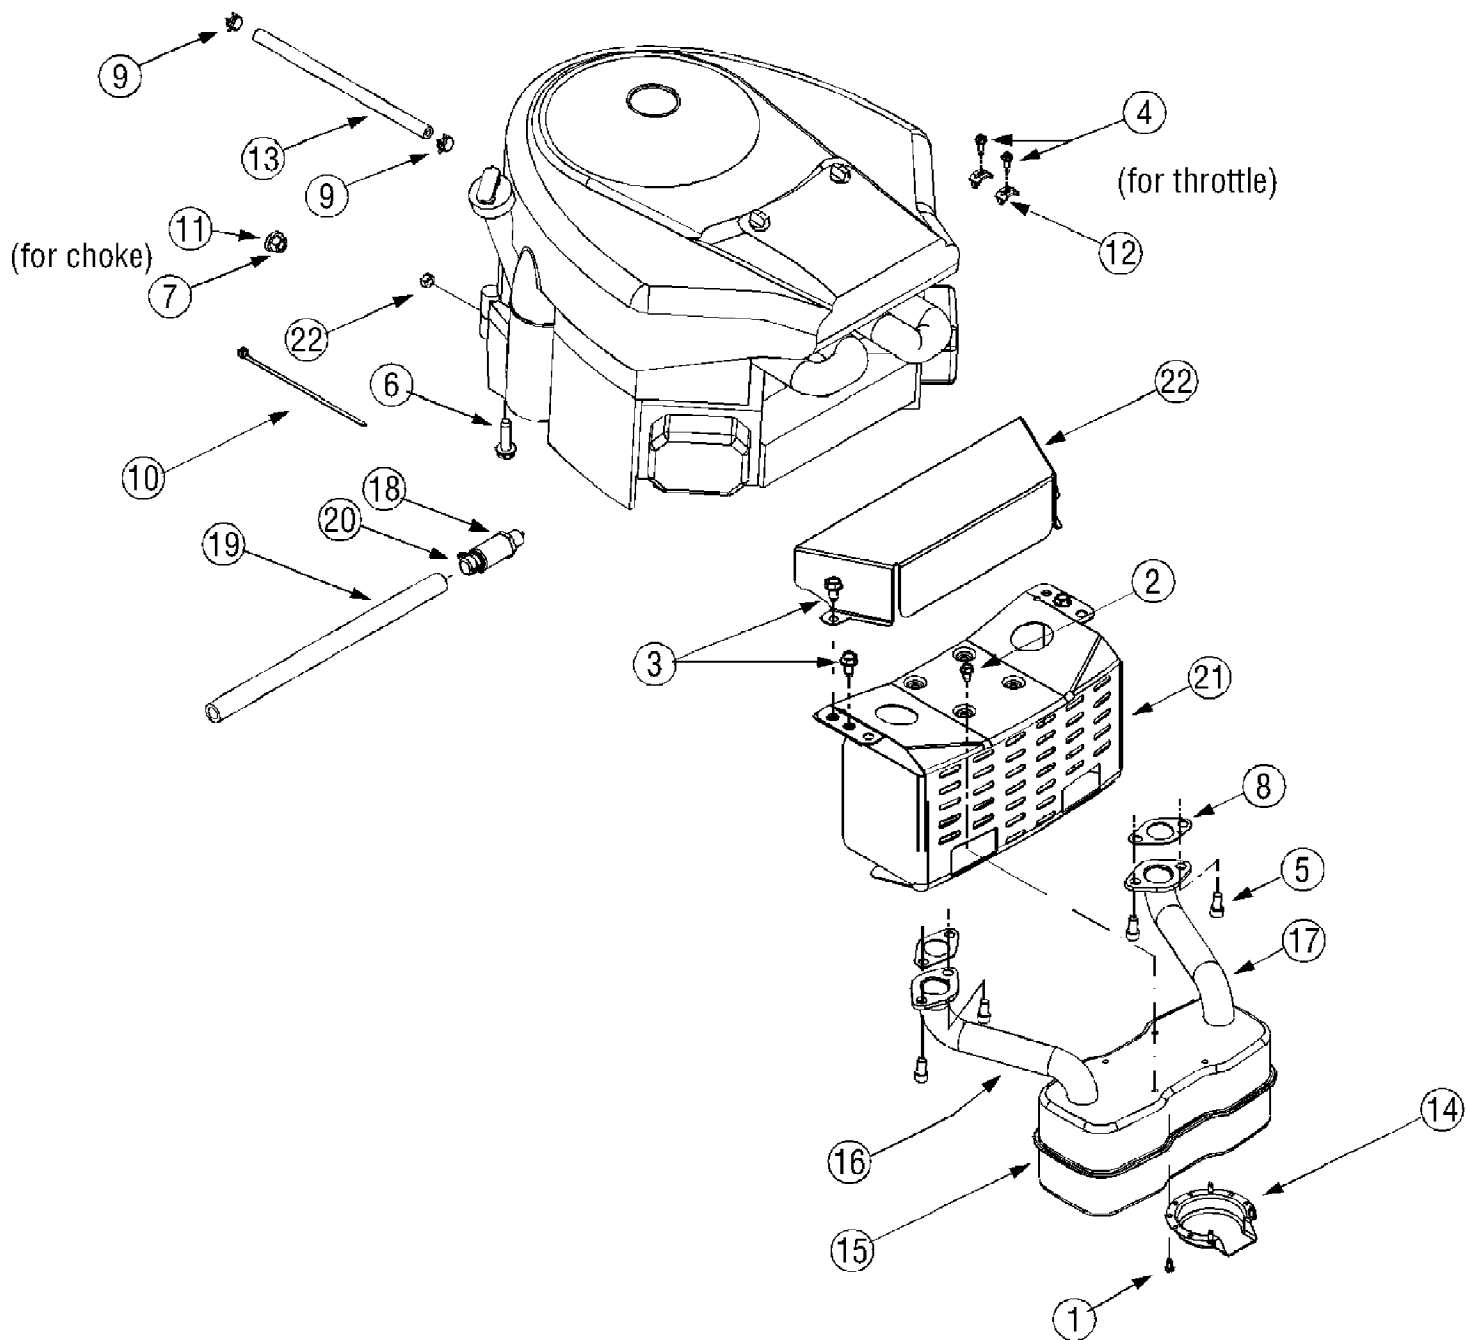

14A9816P790 GT-950H (2005)
Engine Accessories

Page 16 of 31

Ref #	Part Number	Qty	S/P/F	Description
1	710-0227	1	/P	Screw, #8-18 x .50
2	710-0599	1	/P	Screw, 1/4-20 x .50
3	710-0726	1	/P	Screw, 5/16-18 x .750
4	710-1237	1		Screw, #10-32 x .625
5	710-1314A	1	/P	Socket Cap Screw, 5/16-18 x .625
6	710-1315	1	/P	Self-tapping Screw, 3/8-16 x 1.25
7	712-3017	1	S	Hex Nut, 3/8-16
8	721-0460	1		Exhaust Gasket
9	726-0205	1	/P	Hose Clamp
10	725-0157	1	/P	Cable Tie
11	736-0300	1	S	Lock Washer, .406 x .875 x .059
12	751B221535	1	/P	Casing Clamp
13	751-0535	1		Fuel Line Hose
14	751-0564A	1	S	Muffler Deflector
15	751-0616A	1	S	Muffler, Twin Inlet
16	751-0650B	1	/P	RH Exhaust Pipe
17	751-0651B	1	/P	LH Exhaust Pipe
18	751-3140	1	S	Oil Drain Valve
19	751-3141	1	S	Oil Drain Hose
20	751-3142	1		Oil Drain Cap
21	783-0615D	1	S	Muffler Heat Shield
22	712-0271	1	/P	Sems Nut, 1/4-20