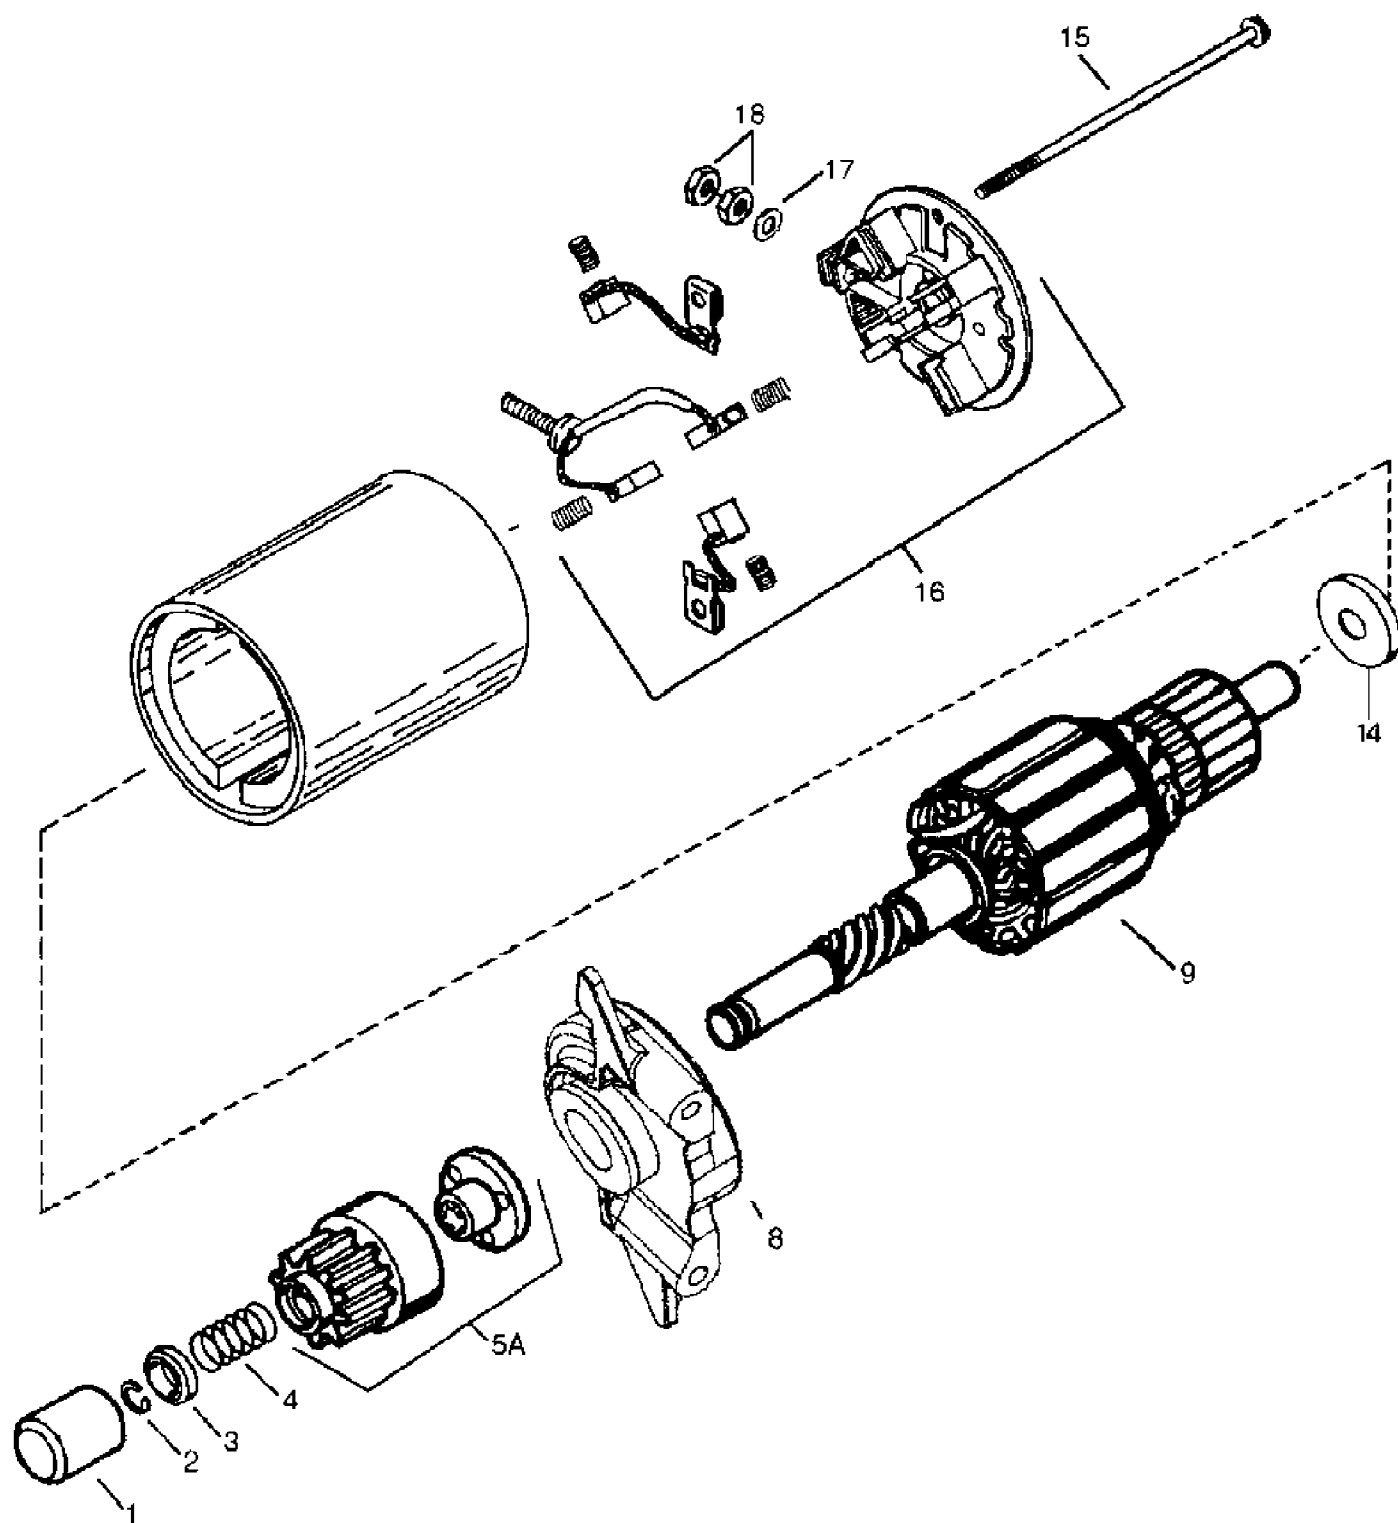

14A9816P790 GT-950H (2005)
PTO & Battery

Page 27 of 31

Ref #	Part Number	Qty	S/P/F	Description
1	710-0726	1	/P	Screw, 5/16-12, 0.75
2	710-0859	1	/P	Screw, 3/8-16, 2.50, Gr5
3	710-3157A	1	/P	Screw, 7/16-20, 3.25, Gr5, Lock
4	712-04065	1	/P	Nut, Flange Lock, 3/8-16, Gr F, Nylon
5	717-04174	1	S	PTO Clutch, Electric
6	736-0277	1		Washer, Flat, 1.031 x 1.620 x .095
7	748-0415B	1	/P	Spacer, .385 ID x .635 OD x 1.54
8	756-0978A	1	S	Pulley, Engine, 3.56 Diameter
9	783-04419A	1	S	Clutch Bracket
10	783-04467	1		Deck Bracket, Up-Stop
11	710-0703	1	/P	Screw, Carriage, 1/4-20, .75, Gr5
12	712-0271	1	/P	Nut, Sems, 1/4-20
13	712-3087	1	/P	Nut, Wing, 1/4-20
14	725-1750A	1	S	Battery, 235 CCA
15	738-1132	1		Screw, Shoulder, .250 x .150, 1/4-20
16	683-04173	1	S	Frame Assembly, Lower
17	710-0607	1	/P	Screw, 5/16-18, 0.500
18	710-0642	1	/P	Screw, 1/4-20, 0.750
19	710-3005	1	/P	Screw, 3/8-16, 1.25, Gr5
20	712-04064	1	/P	Nut, Flange Lock, 1/4-20, Gr F, Nylon
21	712-3006	1	/P	Nut, Hex, 1/4-20, Gr5
22	732-04035	1		Spring, Compression, 1.28 OD x 3.125
23	736-0222	1	S	Washer, Lock, 1/4, External
24	736-0329	1	S	Washer, Lock, 1/4
25	738-04058	1		Spacer, Shoulder, .38 x 1.0 x .70
26	747-04121A	1		Hold Rod, Battery
27	783-0349	1		Battery Tray
28	783-04329A	1		Seat Bracket, Frame
29	783-04376A	1		Frame, Upper
30	710-0599	1	/P	Screw, 1/4-20, 0.50
31	725-1426	1	S	Solenoid, 12V, 100 Amp
32	738-1132	1		Screw, Shoulder, .250 x .15, 1/4-20
33	710-0703	1	/P	Screw, Carriage, 1/4-20, .75
34	712-3087	1	/P	Nut, Wing, 1/4-20
35	783-04612	1	S	Support Bracket, Steering