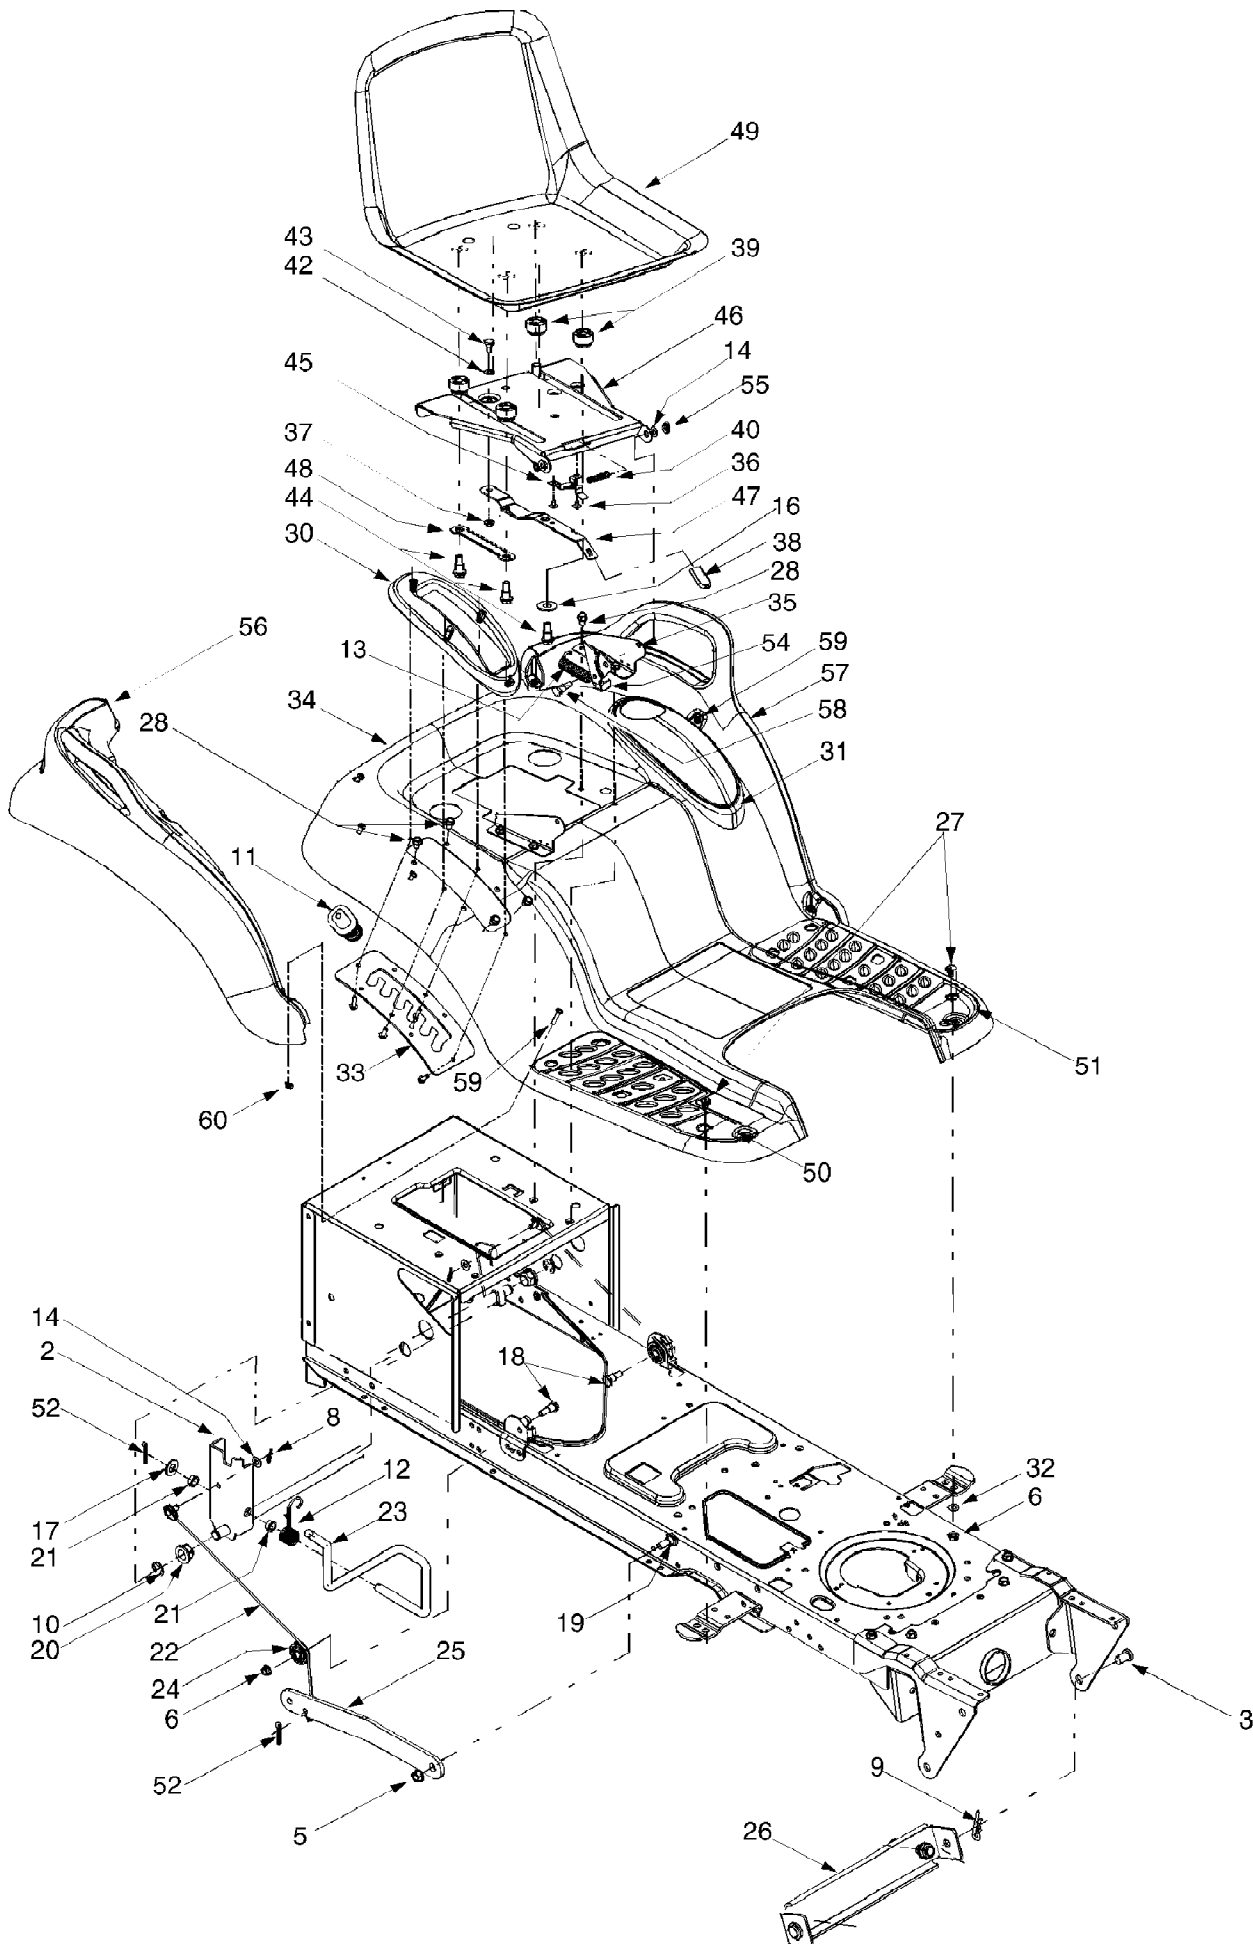

14A9816P790 GT-950H (2005)
Fender & Seat

14A9816P790 GT-950H (2005)
Fender & Seat

Page 18 of 31

Ref #	Part Number	Qty	S/P/F	Description
2	753-06260	1	/P	Lift Shaft Assembly Service Kit Replaces 683-04079
3	711-0332	1	S	Clevis Pin,.5 x.78
4	712-0206	1	S	Hex Nut, 1/2-13
5	712-04065	1	/P	Flange Lock Nut, 3/8-16
6	712-04063	1	/P	Flange Lock Nut, 5/16-18
8	714-0104	1	S	Hairpin Clip
9	714-04023	1	S	Hairpin Clip
10	716-0106A	1		E-Ring
11	720-0311	1		Handle Grip
12	732-0874	1	/P	Torsion Spring
13	732-1184	1	/P	Extension Spring,.84 x 4.6
14	736-0275	1	S	Flat Washer, 5/16
16	736-3019	1		Flat Washer,.31 x 1.062 x.134
17	736-3084	1	/P	Flat Washer,.51 x 1.12 x.06
18	738-0138A	1	/P	Hex Cap Screw, 5/16-18 x.62
19	738-0380	1	S	Shoulder Screw, 3/8-16
20	741-0225	1	S	Hex Flange Bearing
21	741-0715	1	S	Snap Flange Bearing
22	746-0968	1		Lift Cable, 16.16
23	747-04155	1		Lift Handle
24	756-1154	1		Roller Pulley
25	783-0678A	1	S	Arm Lift
26	783-0720A	1	S	Deck Stabilizer Bracket
27	710-0260A	1	/P	Carriage Bolt, 5/16 x.62
28	710-0726	1	/P	Self-tapping Screw, 5/16-18 x.625
29	710-0895	1		Self-tapping Screw, 1/4-15 x.75
30	731-1990	1		Lift Lever Cover
31	731-1993A	1		Cover w/ Cup Holder
32	736-3078	1	/P	Flat Washer,.349 x 1.0 x.063
33	783-0677	1	S	Lift Adjustment Bracket
34	783-04459A	1		Fender 4 Sty Hydro w/ Flares
35	783-1489A	1	/P	Seat Mounting Bracket
36	710-1268	1	/P	Screw, #10-16 x.375
37	712-3027	1	S	Hex Flange Lock Nut, 1/4-20
38	720-0309A	1	/P	Seat Adjuster Grip
39	731-04074	1		Spacer
40	732-0499	1		Compression Spring,.41 x 1.5
42	736-0204	1	/P	Flat Washer,.344 x.62 x.03
43	738-0137A	1	S	Shoulder Screw,.340 x.285,1/4-20
44	738-0966	1	S	Shoulder Screw,.50 x.50, 3/8-16
45	783-0611	1		Seat Stop
46	783-0738B	1	S	Seat Pivot Bracket
47	783-0739A	1	S	Seat Adjustment Lever
48	783-0753	1		Seat Adjustment Selector
49	757-04015	1	S	High Back Seat, Black
50	735-0656	1		RH Foot Pad
51	735-0657	1		LH Foot Pad
51	726-3046	1	/P	Foot Pad Clips Not shown
52	714-0111	1	S	Cotter Pin
54	783-0209C	1	S	Seat Lift Bracket
55	726-0201	1		Speed Clip