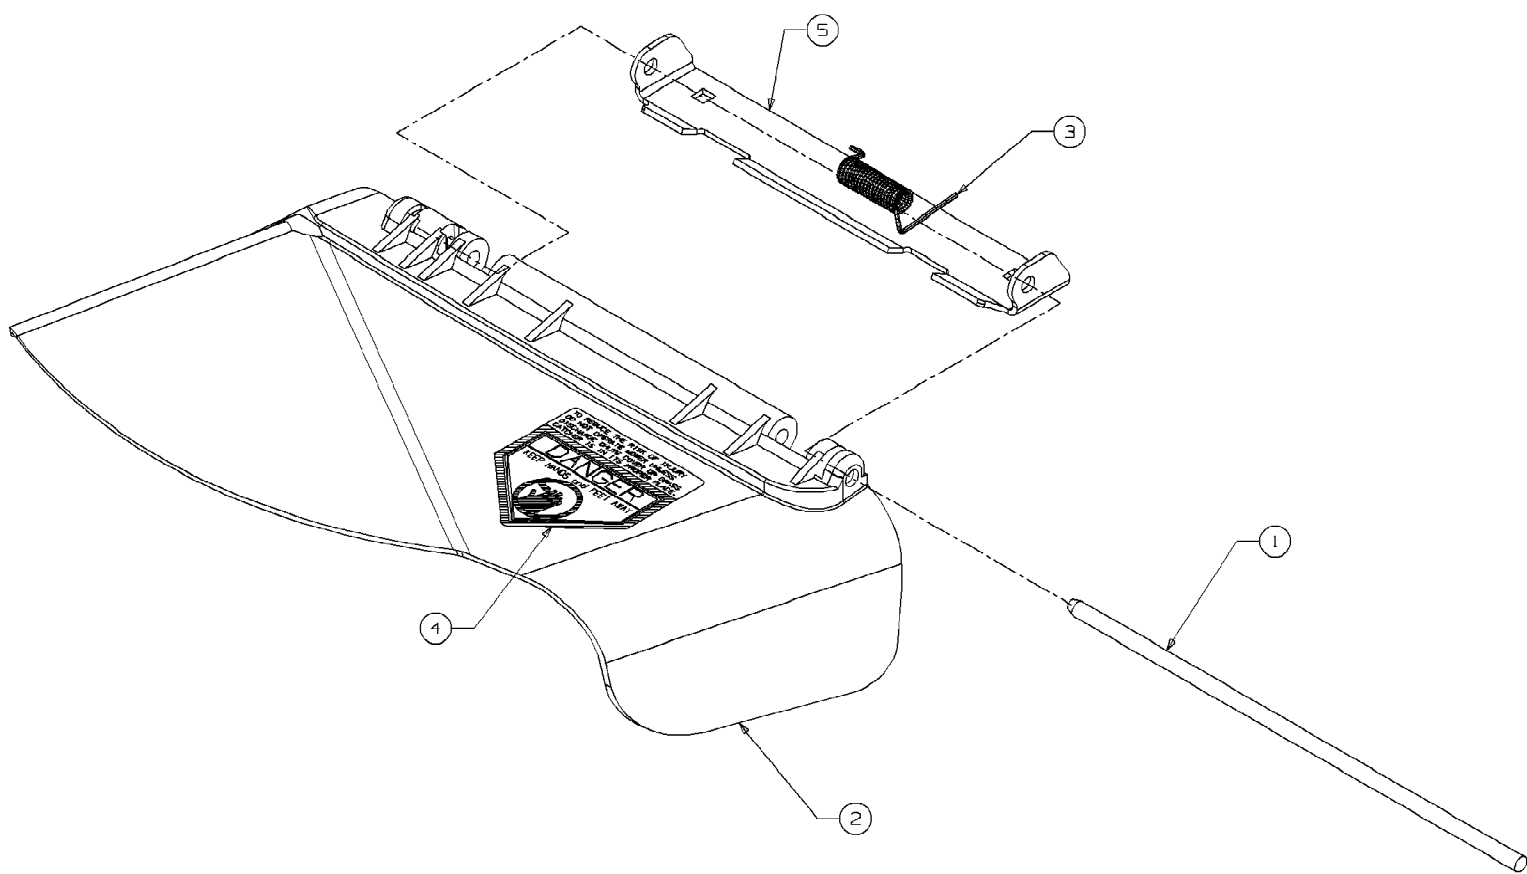

14A9816P790 GT-950H (2005)
Deck Chute Assembly

Page 7 of 31

Ref #	Part Number	Qty	S/P/F	Description
	631-04070	1	S	Chute Assembly, Complete
1	711-1762	1		Pin, Hinge, .375 Dia x 14.06
2	731-3131A	1	S	Deflector, Chute
3	732-3070A	1	/P	Spring, Torsion
4	777S30145	1	S	Graphic, Danger
5	783-04470	1	/P	Bracket, Mounting