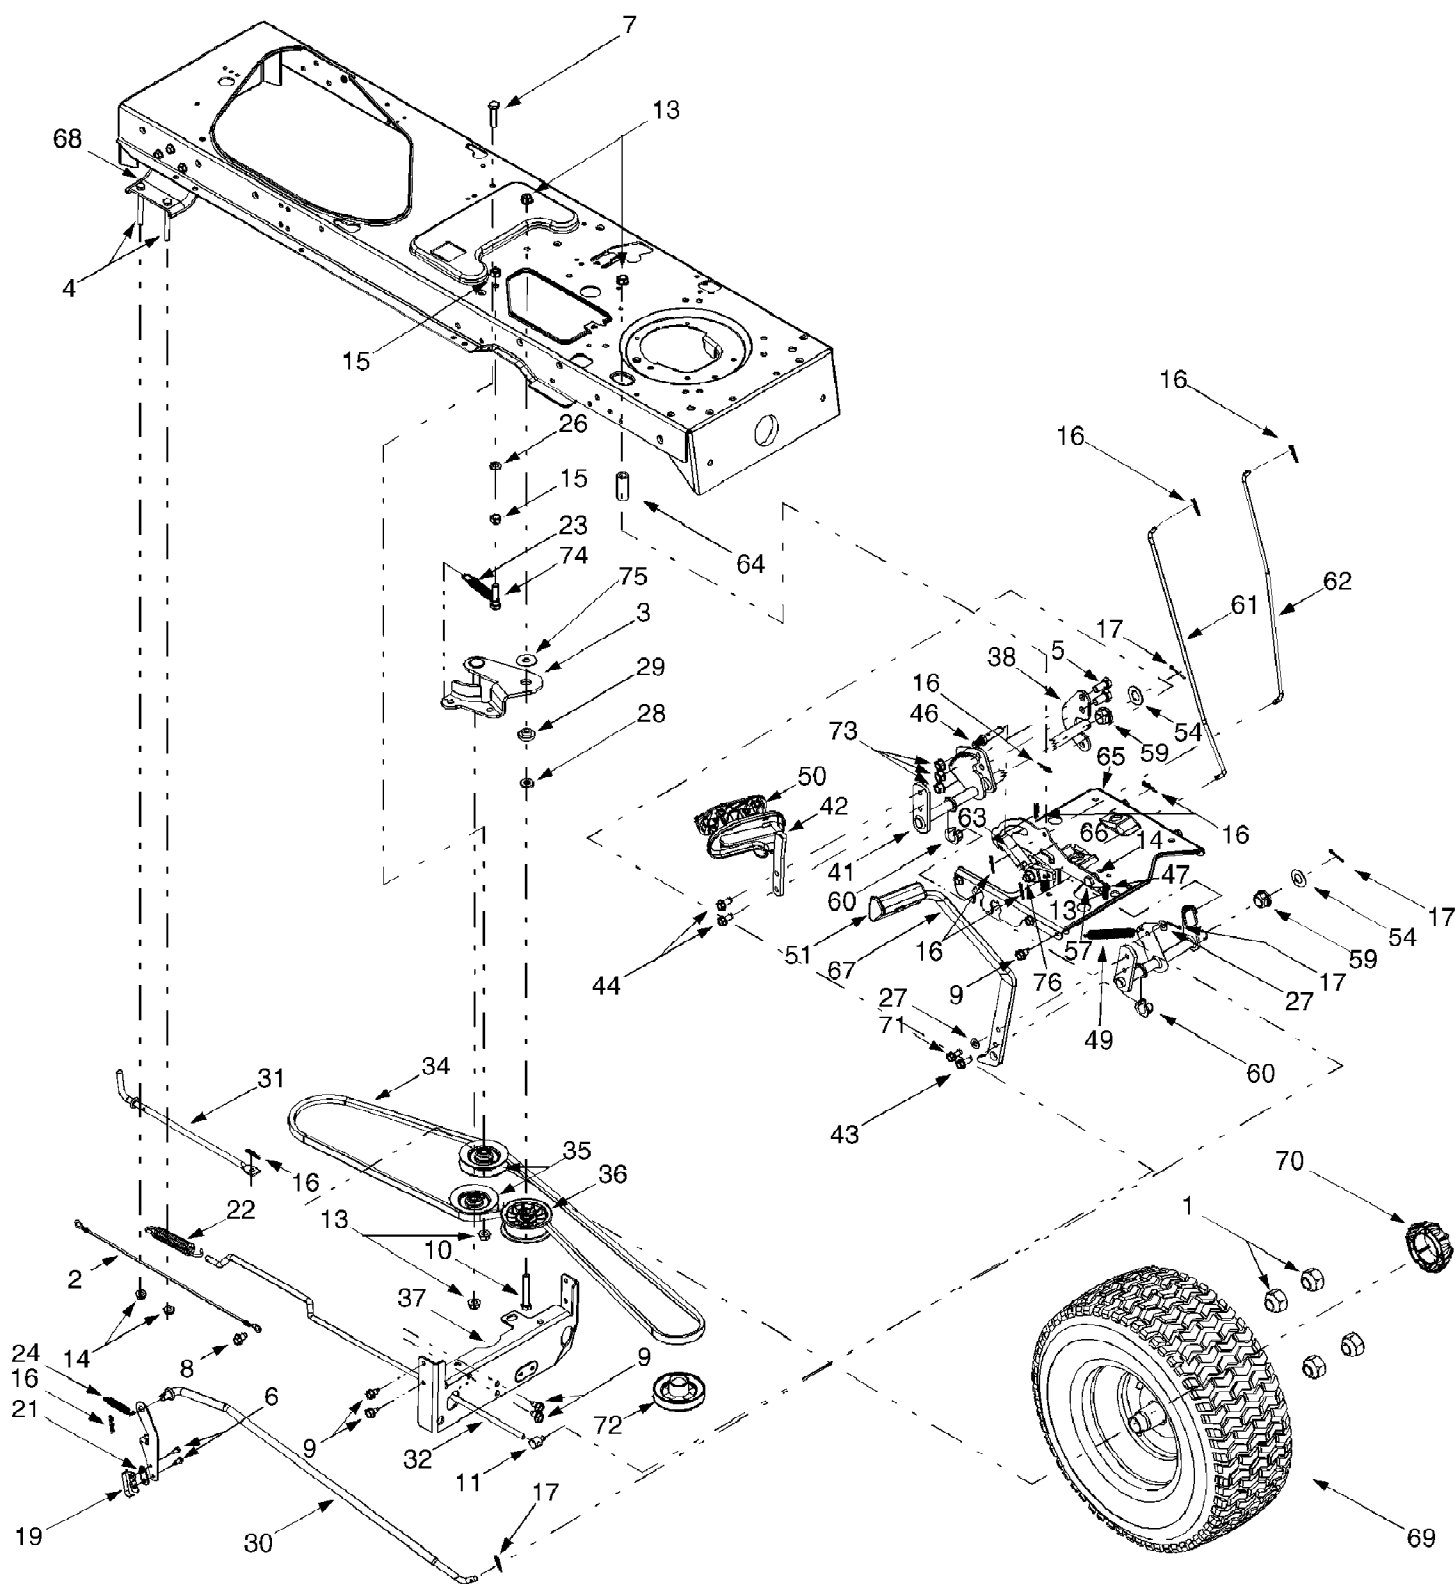

14A9816P790 GT-950H (2005)
Drive & Rear Wheels

14A9816P790 GT-950H (2005)
Drive & Rear Wheels

Page 9 of 31

Ref #	Part Number	Qty	S/P/F	Description
1	712-3050	1	/P	Lug Nut, 3/4-16
2	629-0949A	1		Reverse/Ground Wire Harness Adapter
3	783-04442	1		Double Idler Bracket
4	710-0176	1	/P	Hex Cap Screw, 5/16-18 x 2.75
5	710-0216	1	/P	Hex Cap Screw, 3/8-16 x.75
6	710-0227	1	/P	Screw, #8-18 x.5
7	710-1007	1	/P	Hex Cap Screw, 3/8-16 x 1.5
8	710-0599	1	/P	Self-tapping Screw, 1/4-20 x.50
9	710-0726	1	/P	Self-tapping Screw, 5/16-12 x.75
10	710-3011	1	/P	Hex Cap Screw, 3/8-16 x 2.25
12	711-0832	1	S	Ferrule, 3/8-24
13	712-0431	1	S	Flange Lock Nut, 3/8-16
14	712-04063	1	/P	Flange Lock Nut, 5/16-18
15	712-3017	1	S	Hex Nut, 3/8-16
16	714-0104	1	S	Internal Cotter Pin
17	714-0111	1	S	Cotter Pin
18	725-0157	1	/P	Cable Tie
19	725-1644	1		Short Spring Switch
20	726-0154	1	S	Push-mount Cable Tie
21	726-0320	1	S	Insulator Nut Plate
22	732-0716	1	S	Extension Spring,.59 x 4.0
23	732-0429A	1	S	Extension Spring,.5 x 3.97
24	732-3118	1		Extension Spring, 3/8 x 1.44
26	736-0169	1	S	Lock Washer, 3/8
27	736-3008	1	S	Flat Washer,.344 x.750 x.120
28	736-3010	1		Flat Washer,.407 x.812 x.135
29	738-0372B	1	/P	Shoulder Spacer,.38
30	747-1119	1		Hydrostatic Control Rod
31	747-1121	1	S	Hydrostatic Bypass Rod
32	747-04140	1		Hydrostatic Brake Rod
34	754-0349	1	S	Drive Belt
35	756-0116A	1	S	V-idler Pulley, 3.06
36	756-0981B	1	S	Flat Idler Pulley, 2.75
37	783-0667B	1		Transmission Torque Bracket
38	783-0745	1	S	Speed Control Bracket
39	783-0782	1	S	Switch Actuator Bracket
40	647-0031B	1	S	Brake Control Assembly
41	647-0049A	1	S	Drive Control Assembly
42	683-0267C	1	/P	Hydro Pedal Assembly
43	710-0650	1	/P	Self-tapping Screw, 5/16-18 x.875
44	710-1260A	1	/P	Self-tapping Screw, 5/16-18 x.75
46	711-04159B	1		Pin, 3/8-16 x 2.43
47	732-0335	1		Compression Spring,.40 OD x 1.17
48	732-0955	1		Extension Spring,.50 OD x 1.41
49	732-0963	1		Extension Spring,.50 OD x 6.37
50	735-0662	1		Drive Pedal Pad
51	735-3049	1	S	Brake Pedal Pad
54	736-0187	1	/P	Flat Washer,.64 x 1.24 x.06
56	736-3004	1	S	Flat Washer,.406 x.875 x.105
57	738-0155	1	S	Shoulder Screw,.437 x 1.62
59	741-0225	1	S	Hex Flange Bearing
60	741-3065B	1	/P	Split Hex Flange Bearing
61	747-04096	1		Control Rod