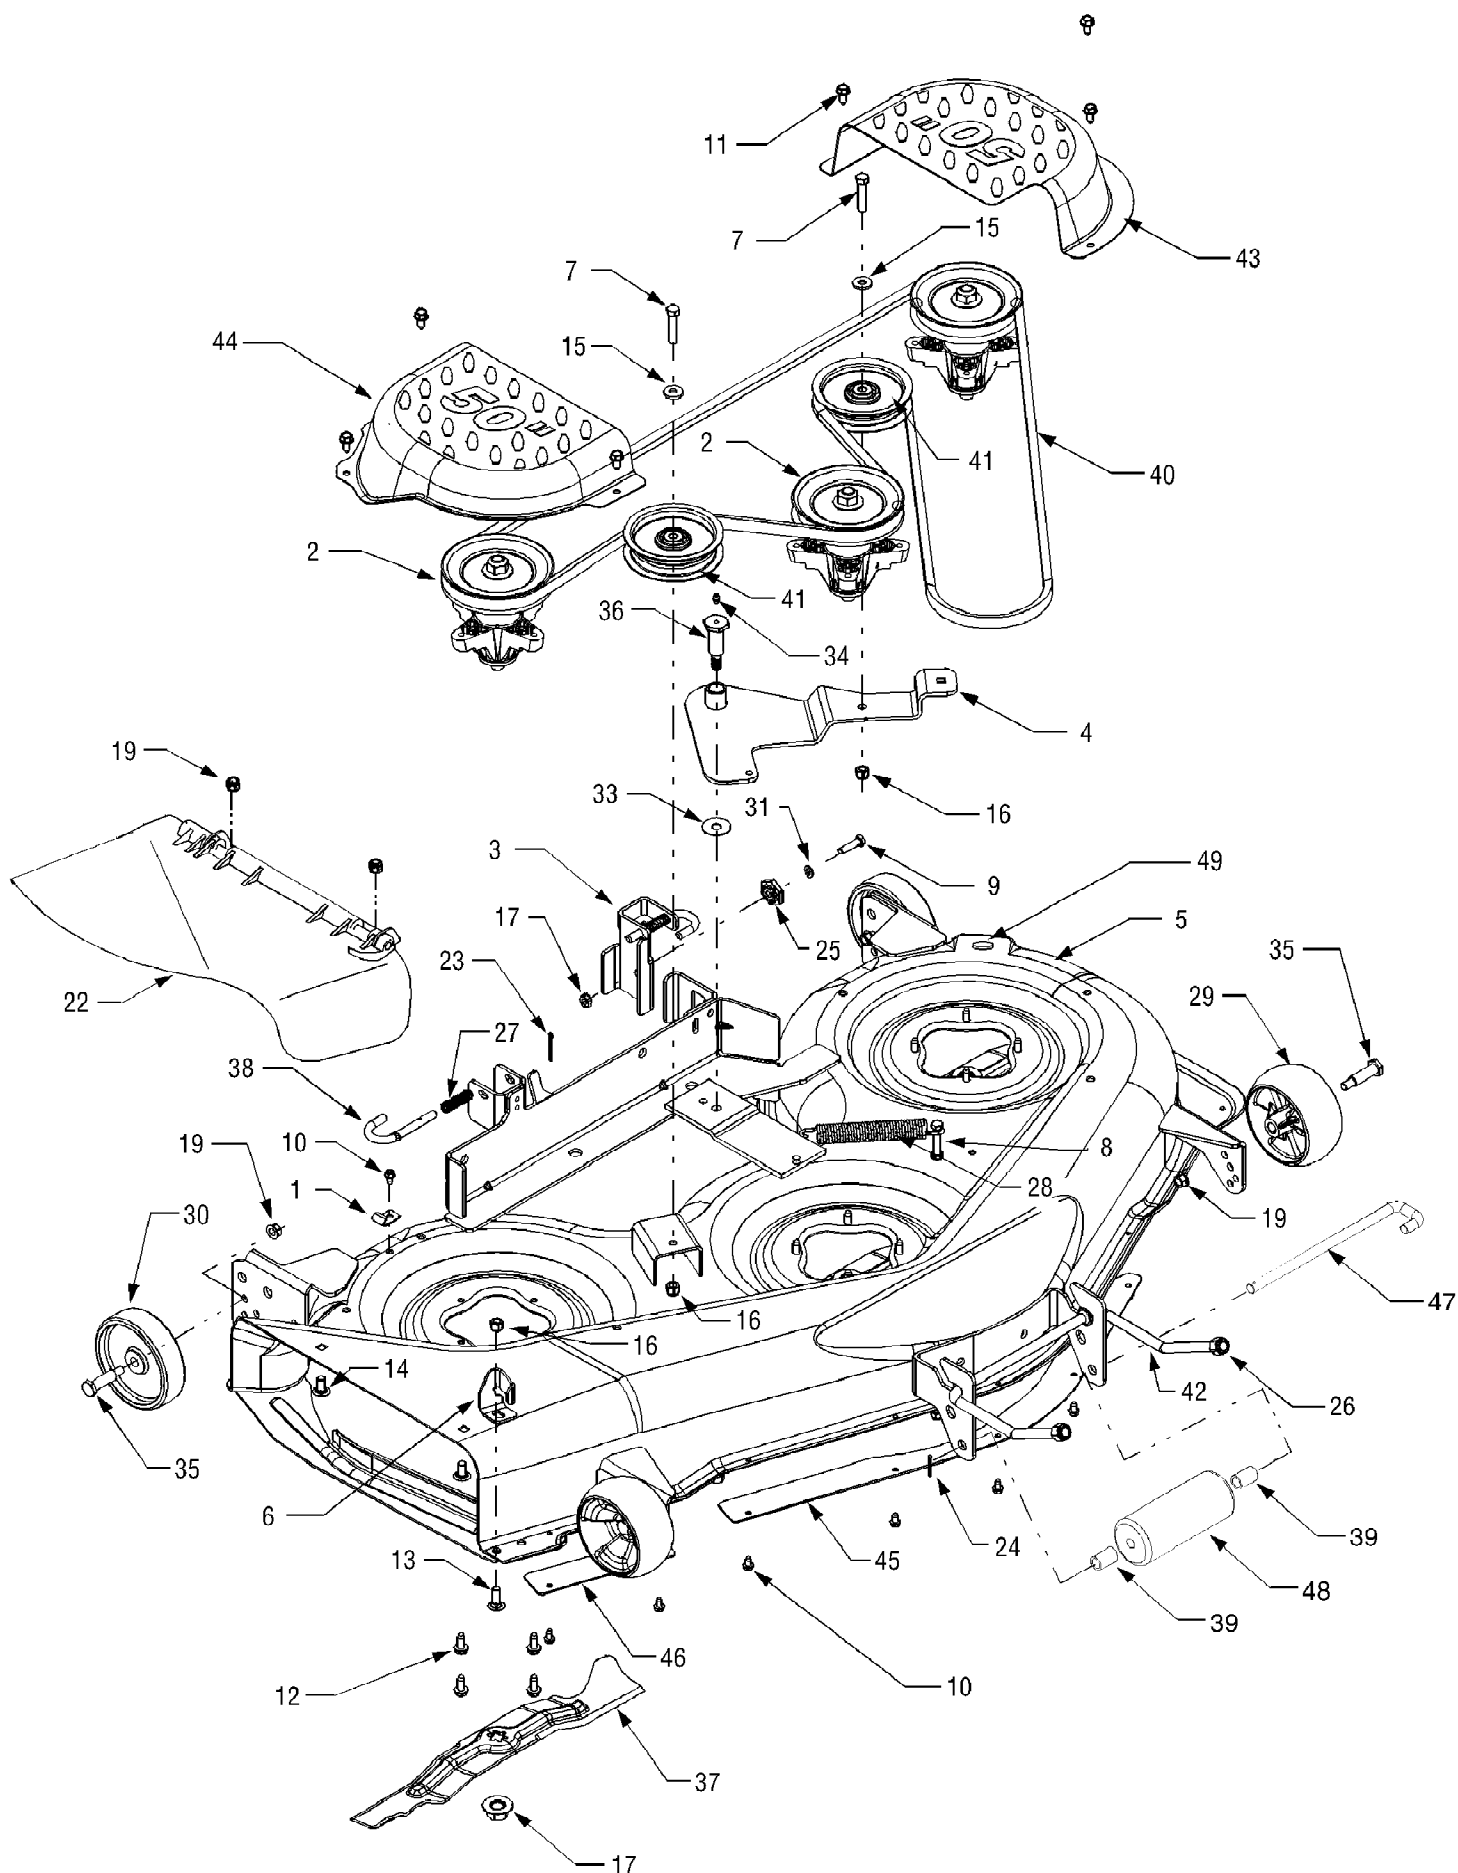

14A9816P790 GT-950H (2005)
Carburetor

Page 2 of 31

Ref #	Part Number	Qty	S/P/F	Description
	TC-640333	1		Carburetor
1	TC-640216	1		Throttle Shaft & Lever Assembly
5	TC-640037	1		Dust Seal
6	TC-640038	1		Throttle Shutter
7	TC-650506	1		Throttle & Choke Shutter Screws
10	TC-640217	1		Choke Shaft & Lever Assembly
11	TC-632785	1		Choke Return Spring
14	TC-64077	1		Choke Shutter
17	TC-651025	1		Throttle Crack Screw/Idle Speed Screw
18	TC-630766	1		Tension Spring
25	TC-640220	1		Float Bowl Assembly
25A	TC-640335	1	/P	Float Bowl Repair Kit
27	TC-632544	1		Float Shaft
28	TC-632543	1	/P	Float
29	TC-640336	1		Float Bowl to Body Gasket
30	TC-632709	1	/P	Inlet Needle & Seat
32	TC-640041	1		Bowl Drain Screw
33	TC-640042	1		Bowl Drain Washer
36	TC-640067	1		Main Nozzle Tube
37	TC-632547	1		O-Ring
38	TC-632545	1	/P	Spring, Main Nozzle Tube
38A	TC-36918	1		Spring
39	TC-640218A	1		Float Bowl Retainer
40	TC-640219	1		Main Fuel Jet
47	TC-630748	1		Welch Plug, Idle Mixing Well